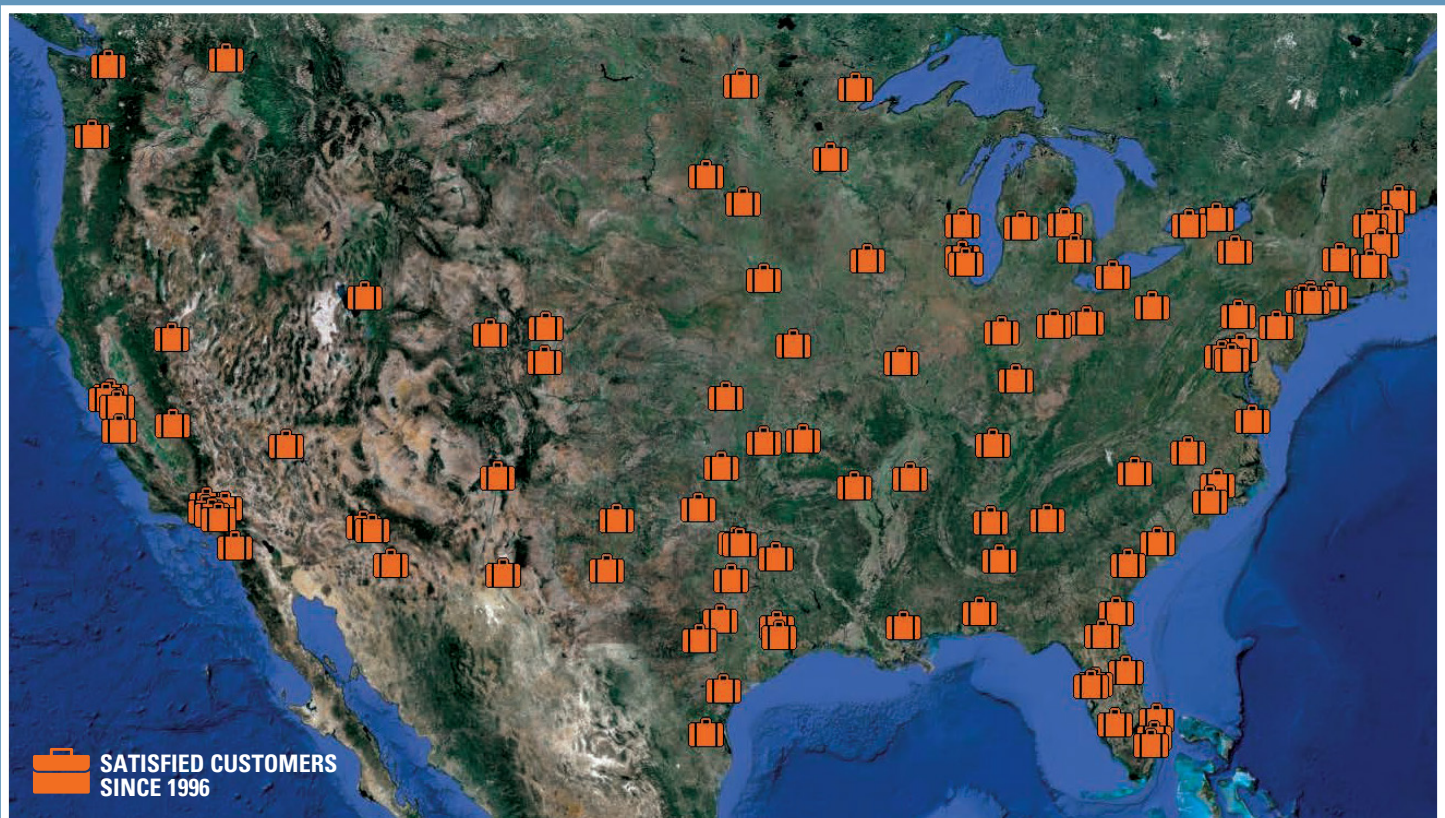

Every part is approached from a detailed engineering perspective.

WWW.UNIFIEDSUPPLY.COM | PHONE: 972.355.8299 | TOLL FREE: 877.643.4332