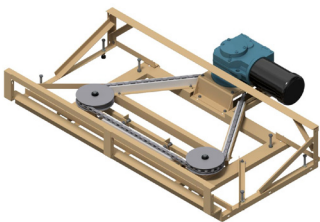

DRIVES & DRIVE COMPONENTS