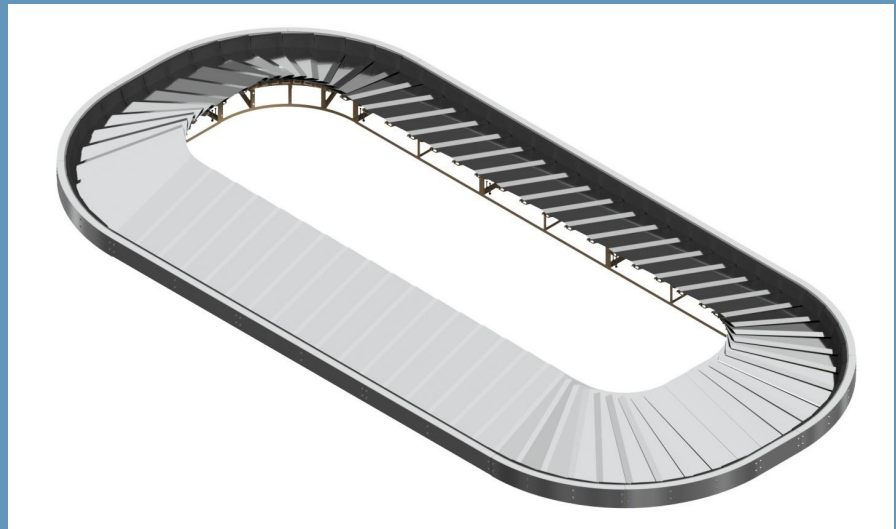

- Technical knowledge
- Inventory of critical parts
- Fast shipping times
- Custom solutions

Every part is approached from a detailed engineering perspective.

WWW.UNIFIEDSUPPLY.COM | PHONE: 972.355.8299 | TOLL FREE: 877.643.4332

AIRPORT BAGGAGE CONVEYOR PARTS

MADE IN THE USA

Slope (Incline) Plate Parts

We provide a wide range of parts for every type of slope plate. From an emergency breakdown to a comprehensive rebuild, our parts and technical expertise support you every step of the way.