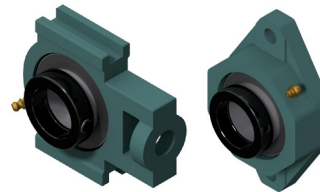

AIRPORT BAGGAGE CONVEYOR PARTS

MADE IN THE USA

Sample Slope Plate Unit

WWW.UNIFIEDSUPPLY.COM | PHONE: 972.355.8299 | TOLL FREE: 877.643.4332

AIRPORT BAGGAGE CONVEYOR PARTS

MADE IN THE USA

Flat Plate Parts

Our flat plate carousel support covers a broad range of products and brands throughout the industry. We aim to understand your particular system to be best prepared when you need us.

DRIVES & DRIVE COMPONENTS

CRESCENT PALLETS / FLIGHTS

PALLET/ CARRIER LINKS & LINK ASSEMBLIES

DRIVE CHAINS & MAIN CHAINS

WHEELS, CASTERS & SUPPORT ROLLERS

POWER TRANSMISSION COMPONENTS

CAM FOLLOWERS / CAM BEARINGS

ADDITIONAL PARTS
GUIDES, WEAR BARS &
WEAR BAR HOLDERS
BEARINGS / BUSHINGS
HARDWARE/ FASTENERS

AIRPORT BAGGAGE CONVEYOR PARTS

MADE IN THE USA

Belt Conveyor Parts

We have parts available for all models of belt conveyors, including transport belt, ticket counters, and queue conveyors.

PULLEYS, ROLLERS, & SHAFTS

POWER TRANSMISSION COMPONENTS

BEARINGS

BELTING, LACING & PINS

Other Device Parts

PORTEC, TRANSNORM POWER TURNS

FIRE, SECURITY DOOR PARTS

ELECTRICAL COMPONENTS