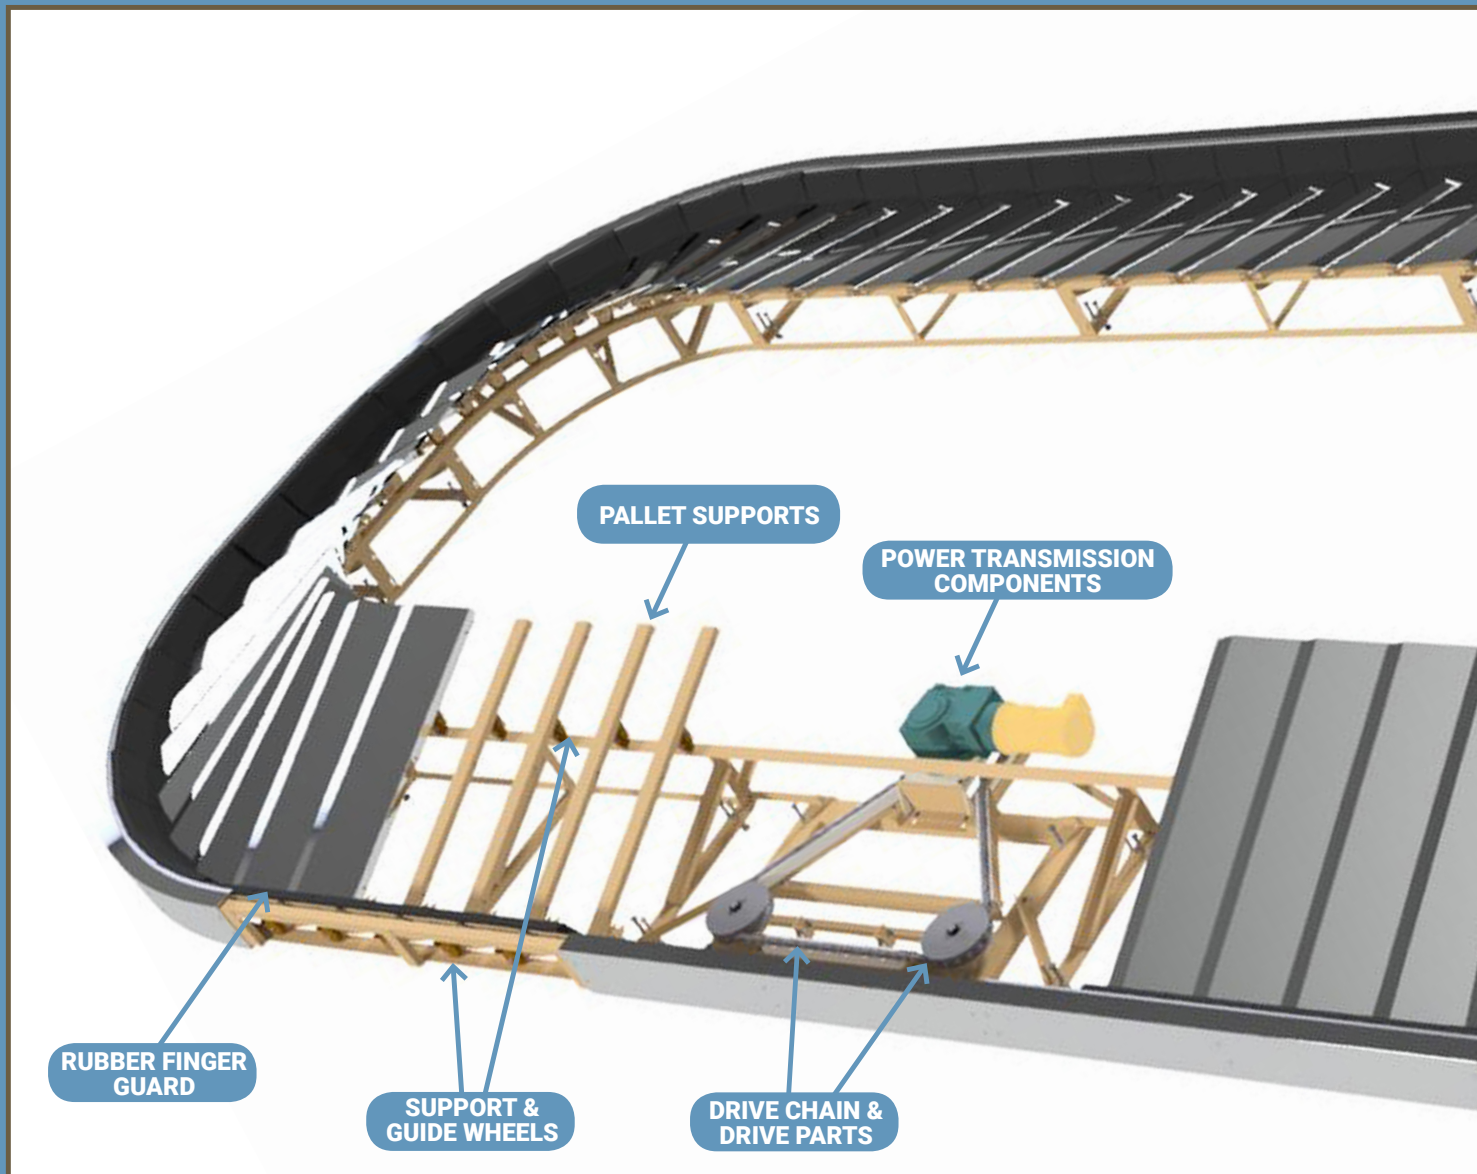

AIRPORT BAGGAGE CONVEYOR PARTS

MADE IN THE USA

Slope (Incline) Plate Parts

We provide a wide range of parts for every type of slope plate. From an emergency breakdown to a comprehensive rebuild, our parts and technical expertise support you every step of the way.

CAM FOLLOWERS /

CAM BEARINGS

BEARINGS / BUSHINGS

HARDWARE/ FASTENERS

WWW.UNIFIEDSUPPLY.COM | PHONE: 972.355.8299 | TOLL FREE: 877.643.4332

AIRPORT BAGGAGE CONVEYOR PARTS

MADE IN THE USA

Sample Slope Plate Unit

AIRPORT BAGGAGE CONVEYOR PARTS

MADE IN THE USA

Sample Slope Plate Unit

WWW.UNIFIEDSUPPLY.COM | PHONE: 972.355.8299 | TOLL FREE: 877.643.4332

AIRPORT BAGGAGE CONVEYOR PARTS

MADE IN THE USA

Flat Plate Parts

Our flat plate carousel support covers a broad range of products and brands throughout the industry. We aim to understand your particular system to be best prepared when you need us.