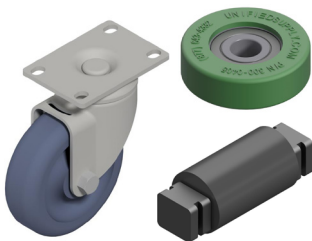

AIRPORT BAGGAGE CONVEYOR PARTS

MADE IN THE USA

Sample Slope Plate Unit

WWW.UNIFIEDSUPPLY.COM | PHONE: 972.355.8299 | TOLL FREE: 877.643.4332

AIRPORT BAGGAGE CONVEYOR PARTS

MADE IN THE USA

Flat Plate Parts

Our flat plate carousel support covers a broad range of products and brands throughout the industry. We aim to understand your particular system to be best prepared when you need us.

DRIVES & DRIVE COMPONENTS

CRESCENT PALLETS / FLIGHTS

PALLET/ CARRIER LINKS & LINK ASSEMBLIES

DRIVE CHAINS & MAIN CHAINS

WHEELS, CASTERS & SUPPORT ROLLERS

POWER TRANSMISSION COMPONENTS

CAM FOLLOWERS / CAM BEARINGS

ADDITIONAL PARTS
GUIDES, WEAR BARS &
WEAR BAR HOLDERS
BEARINGS / BUSHINGS
HARDWARE/ FASTENERS

AIRPORT BAGGAGE CONVEYOR PARTS

MADE IN THE USA

Belt Conveyor Parts

We have parts available for all models of belt conveyors, including transport belt, ticket counters, and queue conveyors.

PULLEYS, ROLLERS, & SHAFTS

POWER TRANSMISSION COMPONENTS

BEARINGS

BELTING, LACING & PINS

Other Device Parts

PORTEC, TRANSNORM POWER TURNS

FIRE, SECURITY DOOR PARTS

ELECTRICAL COMPONENTS