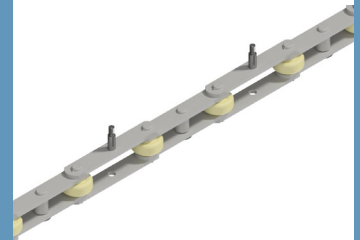

AIRPORT BAGGAGE CONVEYOR PARTS

MADE IN THE USA

Slope (Incline) Plate Parts

We provide a wide range of parts for every type of slope plate. From an emergency breakdown to a comprehensive rebuild, our parts and technical expertise support you every step of the way.

DRIVES & DRIVE COMPONENTS

STAINLESS STEEL PALLETS / CARRIER PANS

PALLET/ CARRIER SUPPORTS

DRIVE CHAINS & MAIN CHAINS

WHEELS/ ROLLERS

POWER TRANSMISSION COMPONENTS

BUMPERS/ FINGER GUARD

ADDITIONAL PARTS

CAM FOLLOWERS /

CAM BEARINGS

BEARINGS / BUSHINGS

HARDWARE/ FASTENERS

WWW.UNIFIEDSUPPLY.COM | PHONE: 972.355.8299 | TOLL FREE: 877.643.4332

AIRPORT BAGGAGE CONVEYOR PARTS

MADE IN THE USA

Sample Slope Plate Unit

AIRPORT BAGGAGE CONVEYOR PARTS

MADE IN THE USA

Sample Slope Plate Unit

WWW.UNIFIEDSUPPLY.COM | PHONE: 972.355.8299 | TOLL FREE: 877.643.4332

AIRPORT BAGGAGE CONVEYOR PARTS

MADE IN THE USA

Flat Plate Parts

Our flat plate carousel support covers a broad range of products and brands throughout the industry. We aim to understand your particular system to be best prepared when you need us.