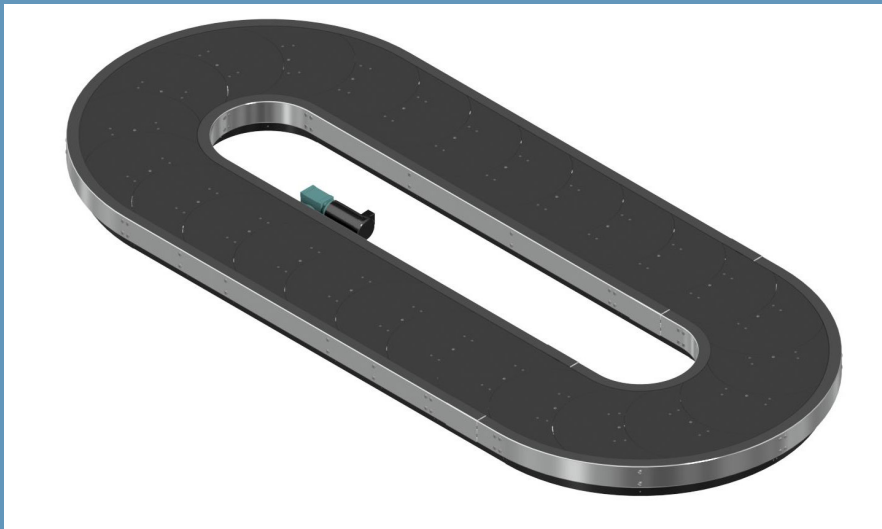

AIRPORT BAGGAGE CONVEYOR PARTS

MADE IN THE USA

Slope (Incline) Plate Parts

We provide a wide range of parts for every type of slope plate. From an emergency breakdown to a comprehensive rebuild, our parts and technical expertise support you every step of the way.

CAM FOLLOWERS /

CAM BEARINGS

BEARINGS / BUSHINGS

HARDWARE/ FASTENERS

WWW.UNIFIEDSUPPLY.COM | PHONE: 972.355.8299 | TOLL FREE: 877.643.4332

AIRPORT BAGGAGE CONVEYOR PARTS

MADE IN THE USA

Sample Slope Plate Unit

AIRPORT BAGGAGE CONVEYOR PARTS

MADE IN THE USA

Sample Slope Plate Unit

WWW.UNIFIEDSUPPLY.COM | PHONE: 972.355.8299 | TOLL FREE: 877.643.4332

AIRPORT BAGGAGE CONVEYOR PARTS

MADE IN THE USA

Flat Plate Parts

Our flat plate carousel support covers a broad range of products and brands throughout the industry. We aim to understand your particular system to be best prepared when you need us.