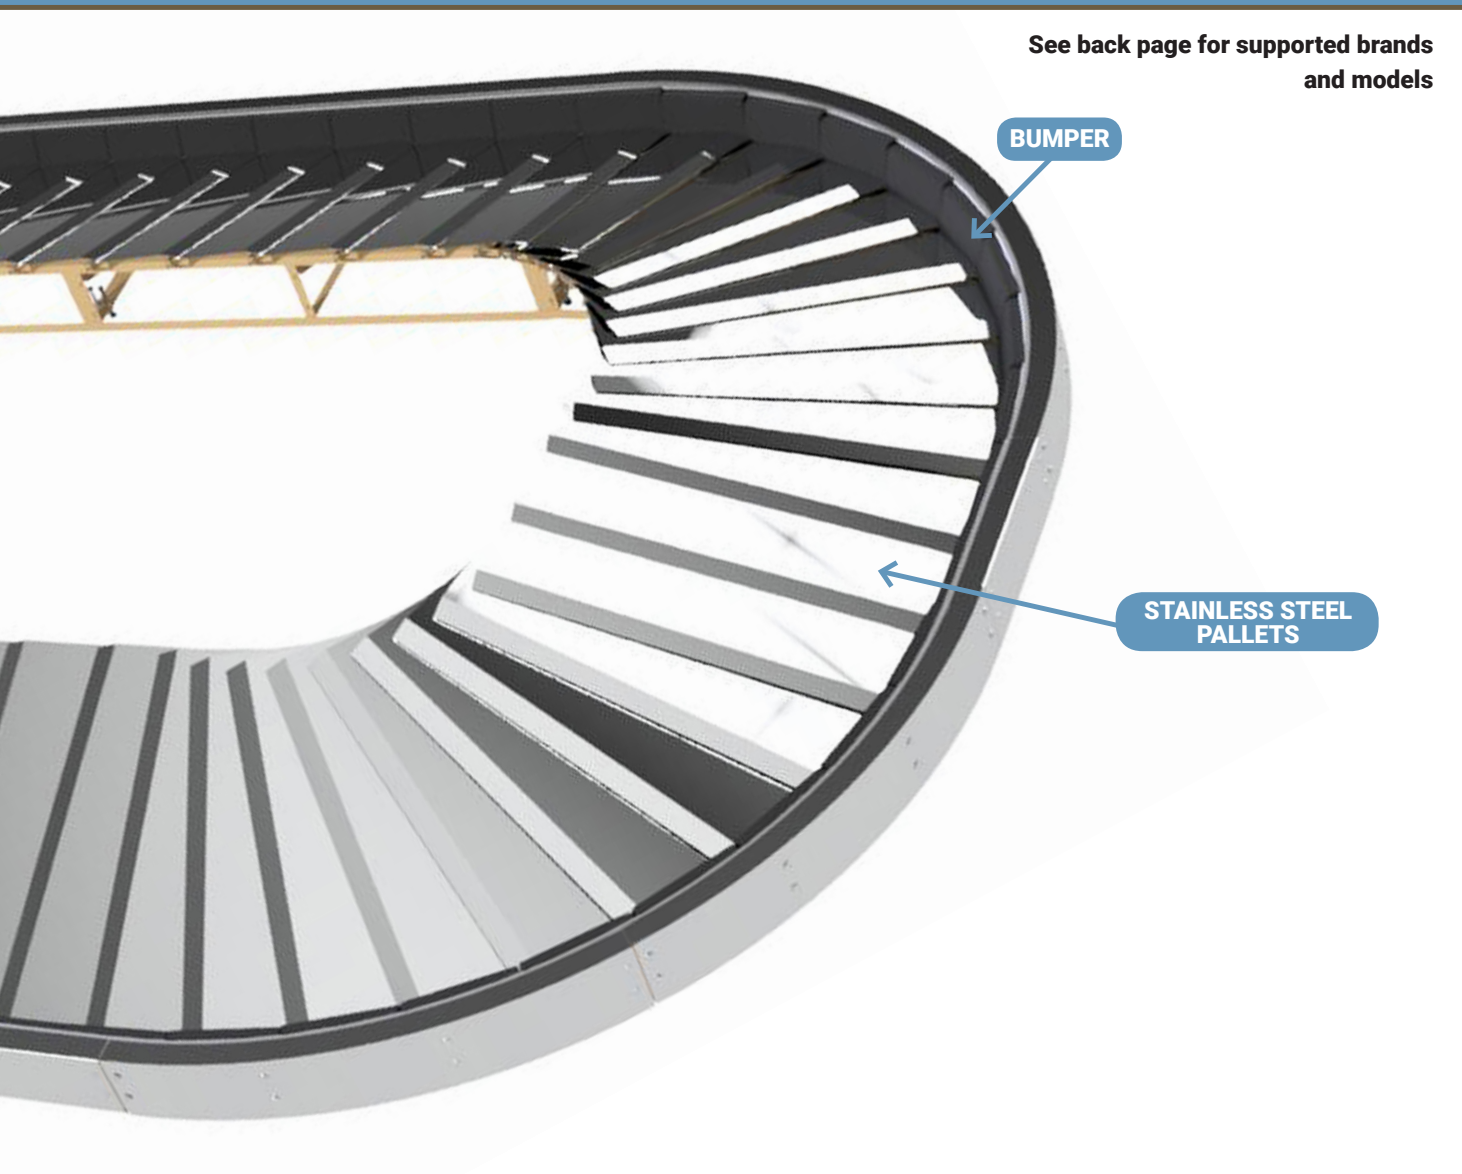

AIRPORT BAGGAGE CONVEYOR PARTS

MADE IN THE USA

Slope (Incline) Plate Parts

We provide a wide range of parts for every type of slope plate. From an emergency breakdown to a comprehensive rebuild, our parts and technical expertise support you every step of the way.

CAM FOLLOWERS /

CAM BEARINGS

BEARINGS / BUSHINGS

HARDWARE/ FASTENERS

WWW.UNIFIEDSUPPLY.COM | PHONE: 972.355.8299 | TOLL FREE: 877.643.4332

AIRPORT BAGGAGE CONVEYOR PARTS

MADE IN THE USA

Sample Slope Plate Unit

AIRPORT BAGGAGE CONVEYOR PARTS

MADE IN THE USA

Sample Slope Plate Unit

WWW.UNIFIEDSUPPLY.COM | PHONE: 972.355.8299 | TOLL FREE: 877.643.4332

AIRPORT BAGGAGE CONVEYOR PARTS

MADE IN THE USA

Flat Plate Parts

Our flat plate carousel support covers a broad range of products and brands throughout the industry. We aim to understand your particular system to be best prepared when you need us.