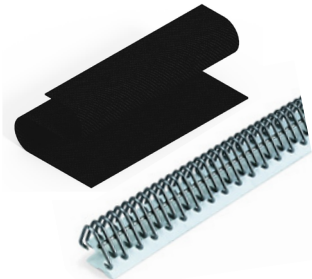

AIRPORT BAGGAGE CONVEYOR PARTS

MADE IN THE USA

Sample Slope Plate Unit

WWW.UNIFIEDSUPPLY.COM | PHONE: 972.355.8299 | TOLL FREE: 877.643.4332

AIRPORT BAGGAGE CONVEYOR PARTS

MADE IN THE USA

Flat Plate Parts

Our flat plate carousel support covers a broad range of products and brands throughout the industry. We aim to understand your particular system to be best prepared when you need us.

ADDITIONAL PARTS
GUIDES, WEAR BARS &
WEAR BAR HOLDERS
BEARINGS / BUSHINGS
HARDWARE/ FASTENERS

AIRPORT BAGGAGE CONVEYOR PARTS

MADE IN THE USA

Belt Conveyor Parts

We have parts available for all models of belt conveyors, including transport belt, ticket counters, and queue conveyors.

PULLEYS, ROLLERS, & SHAFTS

POWER TRANSMISSION COMPONENTS

BEARINGS

BELTING, LACING & PINS

Other Device Parts

PORTEC, TRANSNORM POWER TURNS

FIRE, SECURITY DOOR PARTS

ELECTRICAL COMPONENTS

HARDWARE / FASTENERS

WWW.UNIFIEDSUPPLY.COM | PHONE: 972.355.8299 | TOLL FREE: 877.643.4332

AIRPORT BAGGAGE CONVEYOR PARTS

MADE IN THE USA

Parts by Manufacturer

Unified Supply provides replacement components utilized in the following systems: