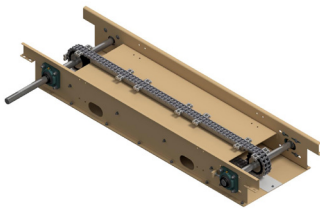

AIRPORT BAGGAGE CONVEYOR PARTS

MADE IN THE USA

Flat Plate Parts

Our flat plate carousel support covers a broad range of products and brands throughout the industry. We aim to understand your particular system to be best prepared when you need us.

DRIVES & DRIVE COMPONENTS

CRESCENT PALLETS / FLIGHTS

PALLET/ CARRIER LINKS & LINK ASSEMBLIES

DRIVE CHAINS & MAIN CHAINS

WHEELS, CASTERS & SUPPORT ROLLERS

POWER TRANSMISSION COMPONENTS

CAM FOLLOWERS / CAM BEARINGS

ADDITIONAL PARTS
GUIDES, WEAR BARS &
WEAR BAR HOLDERS
BEARINGS / BUSHINGS
HARDWARE/ FASTENERS