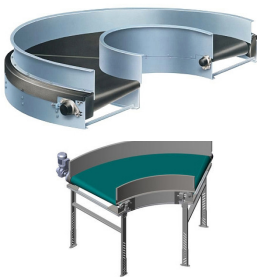

AIRPORT BAGGAGE CONVEYOR PARTS

MADE IN THE USA

Sample Slope Plate Unit

WWW.UNIFIEDSUPPLY.COM | PHONE: 972.355.8299 | TOLL FREE: 877.643.4332

AIRPORT BAGGAGE CONVEYOR PARTS

MADE IN THE USA

Flat Plate Parts

Our flat plate carousel support covers a broad range of products and brands throughout the industry. We aim to understand your particular system to be best prepared when you need us.

PULLEYS, ROLLERS, & SHAFTS

POWER TRANSMISSION COMPONENTS

BEARINGS

BELTING, LACING & PINS

Other Device Parts

PORTEC, TRANSNORM POWER TURNS

FIRE, SECURITY DOOR PARTS

ELECTRICAL COMPONENTS

HARDWARE / FASTENERS

WWW.UNIFIEDSUPPLY.COM | PHONE: 972.355.8299 | TOLL FREE: 877.643.4332

AIRPORT BAGGAGE CONVEYOR PARTS

MADE IN THE USA

Parts by Manufacturer

Unified Supply provides replacement components utilized in the following systems: